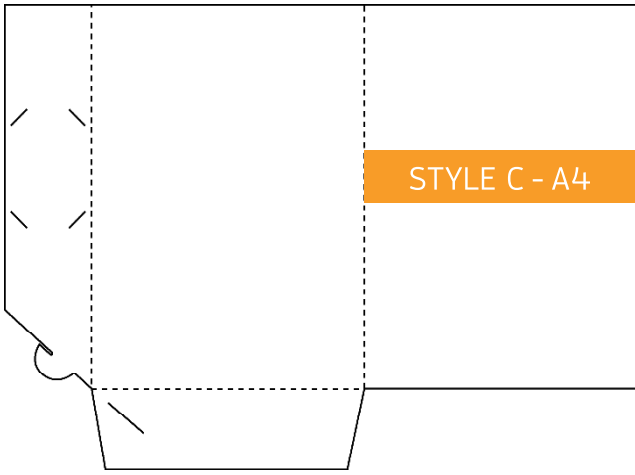

# Presentation Folder - Die Line Catalogue

Folded Size: 220mm x 310mm  
No Gusset. Business Card Slot

Folded Size: 220mm x 310mm  
5mm Gusset. Business Card Slot

Folded Size: 155mm x 220mm  
No Gusset. Business Card Slot

Folded Size: 155mm x 220mm  
5mm Gusset. Business Card Slot

Folded Size: 220mm x 155mm  
No Gusset. Business Card Slot

Folded Size: 155mm x 240mm  
10mm Gusset. Business Card Slot

Folded Size: 220mm x 310mm  
No Gusset. Business Card Slot.

Folded Size: 220mm x 310mm  
5mm Gusset. Business Card Slot.

Folded Size: 220mm x 310mm  
10mm Gusset. Business Card Slot

Folded Size: 220mm x 310mm  
15mm Gusset. Business Card Slot

Folded Size: 220mm x 310mm  
5mm Gusset. Business Card Slot (slimline)

Folded Size: 226mm x 310mm  
Double Sided Flap. No Gusset. Business Card Slot

Folded Size: 220mm x 310mm  
Double Sided Flap. 4mm Gussets  
10mm Spine. Business Card Slot

Folded Size: 225mm x 319mm  
5mm Gusset. Business Card Slot