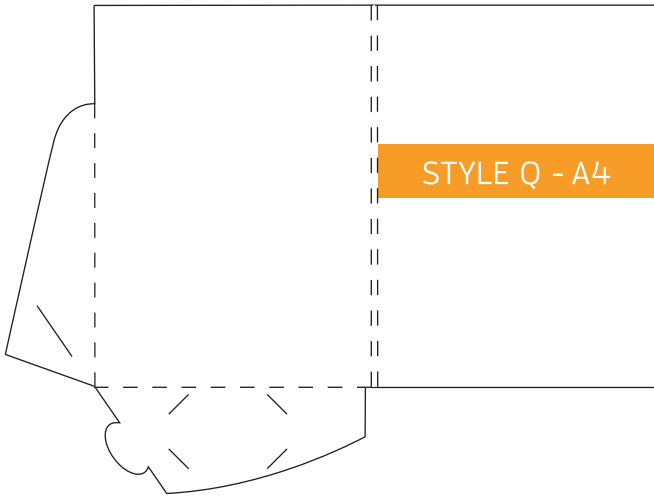

Folded Size: 225mm x 320mm  
9mm Gusset x 1 pocket, 1mm Gusset x 1 pocket  
Business Card Slot

Folded Size: 220mm x 310mm  
No Gusset. Business Card Slots x 2

Folded Size: 220mm x 310mm  
No Gusset. Business Card Slots x 2

Folded Size: 230mm x 325mm  
No Gusset. Business Card Slot

Folded Size: 220mm x 310mm  
5mm Gusset. Business Card Slot

Folded Size: 220mm x 310mm  
No Gusset. Business Card Slots

Folded Size: 220mm x 310mm  
No Gusset. Business Card Slots

Folded Size: 220mm x 310mm  
20mm Gusset. Business Card Slots

Folded Size: 226mm x 310mm  
No Gusset. Business Card Slots

Folded Size: 226mm x 310mm  
5mm Spine. Business Card Slot

Folded Size: 220mm x 310mm  
4mm Gussets. 5mm Spine. Business Card Slot

Folded Size: 226mm x 310mm  
Double Sided Flap. No Gusset. Business Card Slot

Folded Size: 220mm x 310mm  
Double Sided Flap. 4mm Gussets  
10mm Spine. Business Card Slot

Folded Size: 225mm x 319mm  
5mm Gusset. Business Card Slot