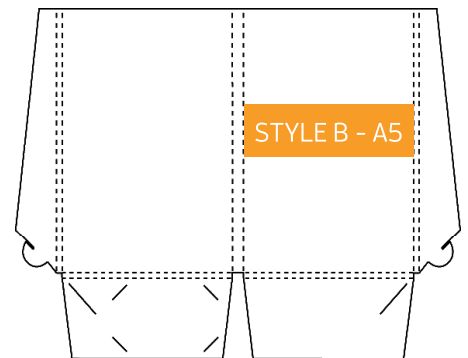

# Presentation Folder - Die Line Catalogue

Folded Size: 220mm x 310mm  
No Gusset. Business Card Slot

Folded Size: 220mm x 310mm  
5mm Gusset. Business Card Slot

Folded Size: 155mm x 220mm  
No Gusset. Business Card Slot

Folded Size: 155mm x 220mm  
5mm Gusset. Business Card Slot

Folded Size: 220mm x 155mm  
No Gusset. Business Card Slot

Folded Size: 155mm x 240mm  
10mm Gusset. Business Card Slot

Folded Size: 220mm x 310mm  
No Gusset. Business Card Slot.

Folded Size: 220mm x 310mm  
5mm Gusset. Business Card Slot.

Folded Size: 220mm x 310mm  
10mm Gusset. Business Card Slot

Folded Size: 220mm x 310mm  
15mm Gusset. Business Card Slot

Folded Size: 220mm x 310mm  
5mm Gusset. Business Card Slot (slimline)

Folded Size: 226mm x 310mm  
Double Sided Flap. No Gusset. Business Card Slot

Folded Size: 220mm x 310mm  
Double Sided Flap. 4mm Gussets  
10mm Spine. Business Card Slot

Folded Size: 225mm x 319mm  
5mm Gusset. Business Card Slot