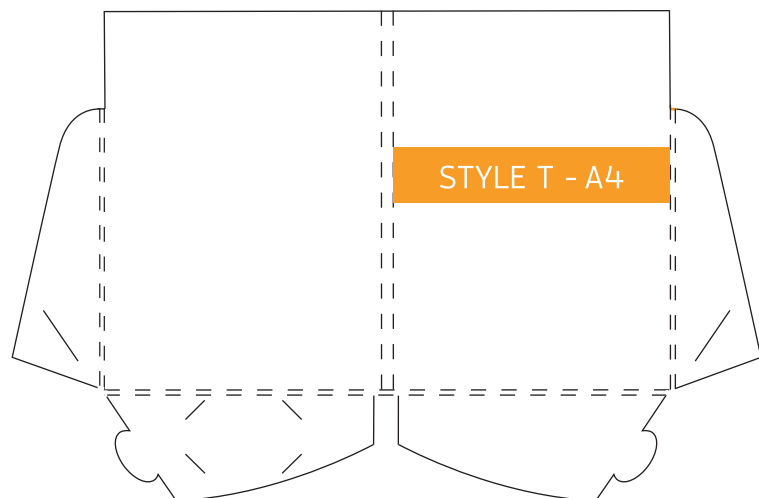

Folded Size: 230mm x 325mm  
No Gusset. Business Card Slot

Folded Size: 220mm x 310mm  
5mm Gusset. Business Card Slot

Folded Size: 220mm x 310mm  
No Gusset. Business Card Slots

Folded Size: 220mm x 310mm  
No Gusset. Business Card Slots

Folded Size: 220mm x 310mm  
20mm Gusset. Business Card Slots

Folded Size: 226mm x 310mm  
No Gusset. Business Card Slots

Folded Size: 226mm x 310mm  
5mm Spine. Business Card Slot

Folded Size: 220mm x 310mm  
4mm Gussets. 5mm Spine. Business Card Slot

Folded Size: 226mm x 310mm  
Double Sided Flap. No Gusset. Business Card Slot

Folded Size: 220mm x 310mm  
Double Sided Flap. 4mm Gussets  
10mm Spine. Business Card Slot

Folded Size: 225mm x 319mm  
5mm Gusset. Business Card Slot