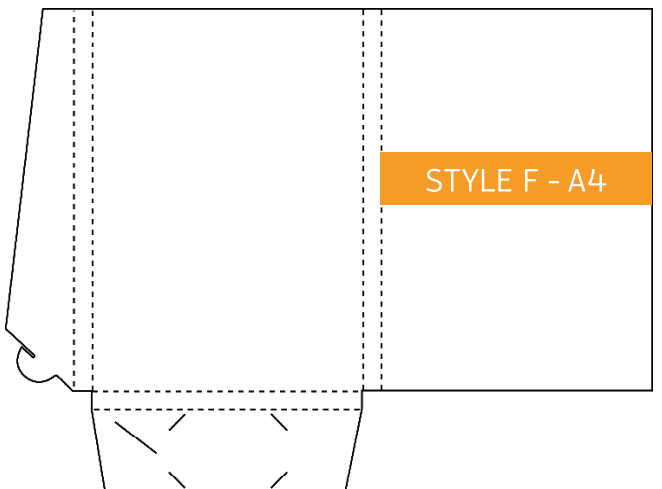

Folded Size: 155mm x 220mm  
5mm Gusset. Business Card Slot

Folded Size: 220mm x 155mm  
No Gusset. Business Card Slot

Folded Size: 155mm x 240mm  
10mm Gusset. Business Card Slot

Folded Size: 220mm x 310mm  
No Gusset. Business Card Slot.

Folded Size: 220mm x 310mm  
5mm Gusset. Business Card Slot.

Folded Size: 220mm x 310mm  
10mm Gusset. Business Card Slot

Folded Size: 220mm x 310mm  
15mm Gusset. Business Card Slot

Folded Size: 220mm x 310mm  
5mm Gusset. Business Card Slot (slimline)

Folded Size: 225mm x 320mm  
9mm Gusset x 1 pocket, 1mm Gusset x 1 pocket  
Business Card Slot

Folded Size: 220mm x 310mm  
No Gusset. Business Card Slots x 2

Folded Size: 220mm x 310mm  
No Gusset. Business Card Slots x 2

Folded Size: 226mm x 310mm  
Double Sided Flap. No Gusset. Business Card Slot

Folded Size: 220mm x 310mm  
Double Sided Flap. 4mm Gussets  
10mm Spine. Business Card Slot

Folded Size: 225mm x 319mm  
5mm Gusset. Business Card Slot