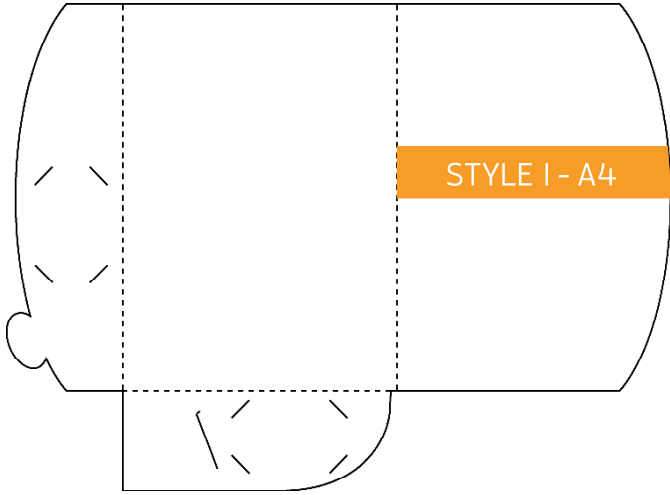

Folded Size: 155mm x 220mm  
5mm Gusset. Business Card Slot

Folded Size: 220mm x 155mm  
No Gusset. Business Card Slot

Folded Size: 155mm x 240mm  
10mm Gusset. Business Card Slot

Folded Size: 220mm x 310mm  
No Gusset. Business Card Slot.

Folded Size: 220mm x 310mm  
5mm Gusset. Business Card Slot.

Folded Size: 220mm x 310mm  
10mm Gusset. Business Card Slot

Folded Size: 220mm x 310mm  
15mm Gusset. Business Card Slot

Folded Size: 220mm x 310mm  
5mm Gusset. Business Card Slot (slimline)

Folded Size: 225mm x 320mm  
9mm Gusset x 1 pocket, 1mm Gusset x 1 pocket  
Business Card Slot

Folded Size: 220mm x 310mm  
No Gusset. Business Card Slots x 2

Folded Size: 220mm x 310mm  
No Gusset. Business Card Slots x 2

Folded Size: 230mm x 325mm  
No Gusset. Business Card Slot

Folded Size: 220mm x 310mm  
5mm Gusset. Business Card Slot

Folded Size: 220mm x 310mm  
No Gusset. Business Card Slots

Folded Size: 220mm x 310mm  
No Gusset. Business Card Slots