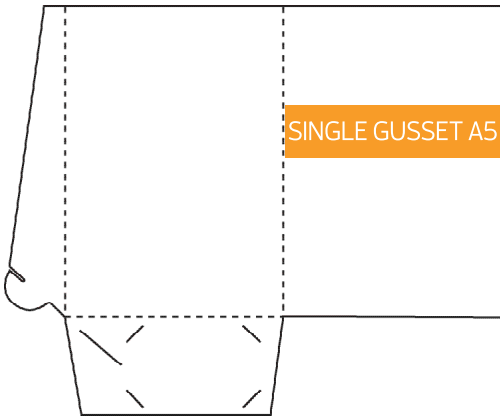

# Presentation Folder - Die Line Catalogue

Folded Size: 220mm x 310mm  
No Gusset. Business Card Slot

Folded Size: 220mm x 310mm  
5mm Gusset. Business Card Slot

Folded Size: 155mm x 220mm  
No Gusset. Business Card Slot

Folded Size: 155mm x 220mm  
5mm Gusset. Business Card Slot

Folded Size: 220mm x 155mm  
No Gusset. Business Card Slot

Folded Size: 155mm x 240mm  
10mm Gusset. Business Card Slot

Folded Size: 220mm x 310mm  
No Gusset. Business Card Slot.

Folded Size: 220mm x 310mm  
5mm Gusset. Business Card Slot.

Folded Size: 220mm x 310mm  
10mm Gusset. Business Card Slot

Folded Size: 220mm x 310mm  
15mm Gusset. Business Card Slot

Folded Size: 220mm x 310mm  
5mm Gusset. Business Card Slot (slimline)

Folded Size: 226mm x 310mm  
Double Sided Flap. No Gusset. Business Card Slot

Folded Size: 220mm x 310mm  
Double Sided Flap. 4mm Gussets  
10mm Spine. Business Card Slot

Folded Size: 225mm x 319mm  
5mm Gusset. Business Card Slot