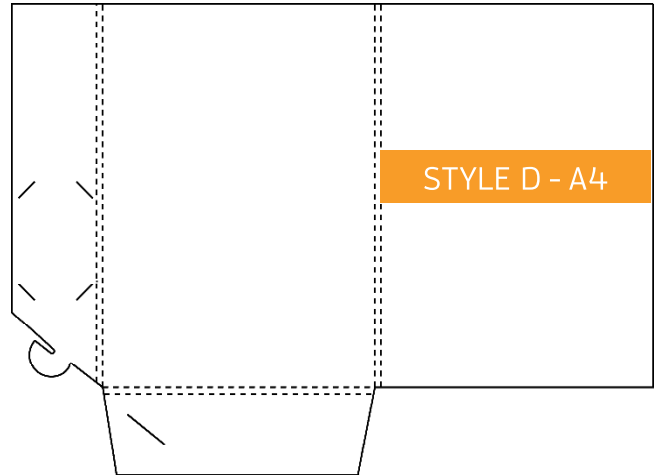

# Presentation Folder - Die Line Catalogue

Folded Size: 220mm x 310mm  
No Gusset. Business Card Slot

Folded Size: 220mm x 310mm  
5mm Gusset. Business Card Slot

Folded Size: 155mm x 220mm  
No Gusset. Business Card Slot

Folded Size: 155mm x 220mm  
5mm Gusset. Business Card Slot

Folded Size: 220mm x 155mm  
No Gusset. Business Card Slot

Folded Size: 155mm x 240mm  
10mm Gusset. Business Card Slot

Folded Size: 220mm x 310mm  
No Gusset. Business Card Slot.

Folded Size: 220mm x 310mm  
5mm Gusset. Business Card Slot.

Folded Size: 220mm x 310mm  
10mm Gusset. Business Card Slot

Folded Size: 220mm x 310mm  
15mm Gusset. Business Card Slot

Folded Size: 220mm x 310mm  
5mm Gusset. Business Card Slot (slimline)

Folded Size: 225mm x 320mm  
9mm Gusset x 1 pocket, 1mm Gusset x 1 pocket  
Business Card Slot

Folded Size: 220mm x 310mm  
No Gusset. Business Card Slots x 2

Folded Size: 220mm x 310mm  
No Gusset. Business Card Slots x 2