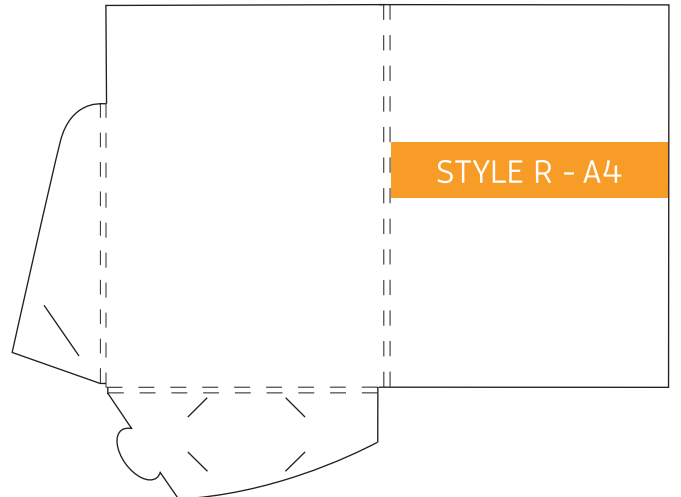

Folded Size: 225mm x 320mm  
9mm Gusset x 1 pocket, 1mm Gusset x 1 pocket  
Business Card Slot

Folded Size: 220mm x 310mm  
No Gusset. Business Card Slots x 2

Folded Size: 220mm x 310mm  
No Gusset. Business Card Slots x 2

Folded Size: 230mm x 325mm  
No Gusset. Business Card Slot

Folded Size: 220mm x 310mm  
5mm Gusset. Business Card Slot

Folded Size: 220mm x 310mm  
No Gusset. Business Card Slots

Folded Size: 220mm x 310mm  
No Gusset. Business Card Slots

Folded Size: 220mm x 310mm  
20mm Gusset. Business Card Slots

Folded Size: 226mm x 310mm  
No Gusset. Business Card Slots

Folded Size: 226mm x 310mm  
5mm Spine. Business Card Slot

Folded Size: 220mm x 310mm  
4mm Gussets. 5mm Spine. Business Card Slot

Folded Size: 226mm x 310mm  
Double Sided Flap. No Gusset. Business Card Slot

Folded Size: 220mm x 310mm  
Double Sided Flap. 4mm Gussets  
10mm Spine. Business Card Slot

Folded Size: 225mm x 319mm  
5mm Gusset. Business Card Slot