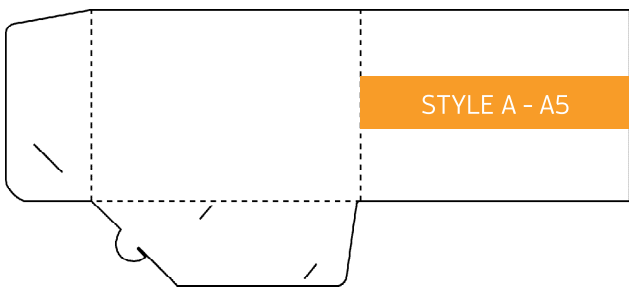

# Presentation Folder - Die Line Catalogue

Folded Size: 220mm x 310mm  
No Gusset. Business Card Slot

Folded Size: 220mm x 310mm  
5mm Gusset. Business Card Slot

Folded Size: 155mm x 220mm  
No Gusset. Business Card Slot

Folded Size: 155mm x 220mm  
5mm Gusset. Business Card Slot

Folded Size: 220mm x 155mm  
No Gusset. Business Card Slot

Folded Size: 155mm x 240mm  
10mm Gusset. Business Card Slot

Folded Size: 220mm x 310mm  
No Gusset. Business Card Slot.

Folded Size: 220mm x 310mm  
5mm Gusset. Business Card Slot.

Folded Size: 220mm x 310mm  
10mm Gusset. Business Card Slot

Folded Size: 220mm x 310mm  
15mm Gusset. Business Card Slot

Folded Size: 220mm x 310mm  
5mm Gusset. Business Card Slot (slimline)

Folded Size: 226mm x 310mm  
Double Sided Flap. No Gusset. Business Card Slot

Folded Size: 220mm x 310mm  
Double Sided Flap. 4mm Gussets  
10mm Spine. Business Card Slot

Folded Size: 225mm x 319mm  
5mm Gusset. Business Card Slot