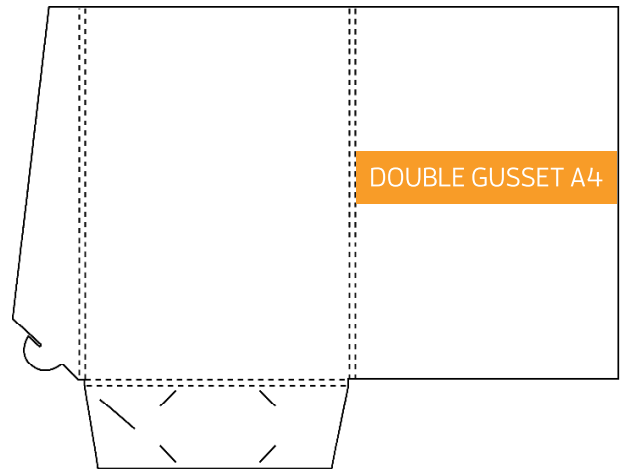

# Presentation Folder - Die Line Catalogue

Folded Size: 220mm x 310mm  
No Gusset. Business Card Slot

Folded Size: 220mm x 310mm  
5mm Gusset. Business Card Slot

Folded Size: 155mm x 220mm  
No Gusset. Business Card Slot

Folded Size: 155mm x 220mm  
5mm Gusset. Business Card Slot

Folded Size: 220mm x 155mm  
No Gusset. Business Card Slot

Folded Size: 155mm x 240mm  
10mm Gusset. Business Card Slot

Folded Size: 220mm x 310mm  
No Gusset. Business Card Slot.

Folded Size: 220mm x 310mm  
5mm Gusset. Business Card Slot.

Folded Size: 220mm x 310mm  
10mm Gusset. Business Card Slot

Folded Size: 220mm x 310mm  
15mm Gusset. Business Card Slot

Folded Size: 220mm x 310mm  
5mm Gusset. Business Card Slot (slimline)

Folded Size: 226mm x 310mm  
Double Sided Flap. No Gusset. Business Card Slot

Folded Size: 220mm x 310mm  
Double Sided Flap. 4mm Gussets  
10mm Spine. Business Card Slot

Folded Size: 225mm x 319mm  
5mm Gusset. Business Card Slot