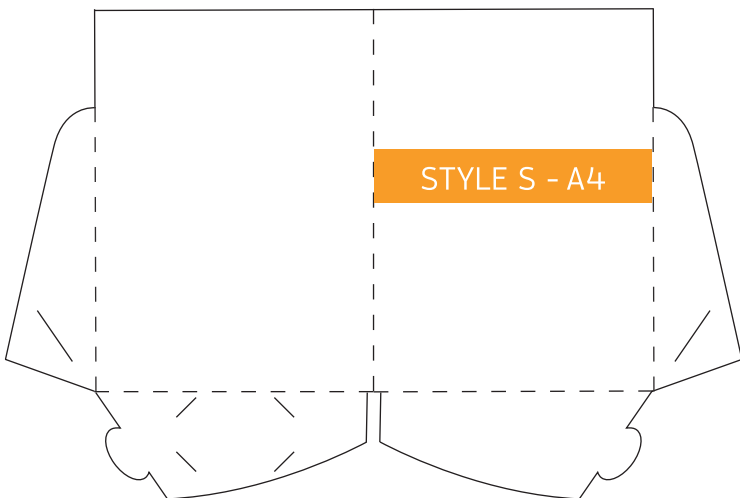

Folded Size: 220mm x 310mm  
5mm Gusset. Business Card Slot.

Folded Size: 220mm x 310mm  
10mm Gusset. Business Card Slot

Folded Size: 220mm x 310mm  
15mm Gusset. Business Card Slot

Folded Size: 220mm x 310mm  
5mm Gusset. Business Card Slot (slimline)

Folded Size: 230mm x 325mm  
No Gusset. Business Card Slot

Folded Size: 220mm x 310mm  
5mm Gusset. Business Card Slot

Folded Size: 220mm x 310mm  
No Gusset. Business Card Slots

Folded Size: 220mm x 310mm  
No Gusset. Business Card Slots

Folded Size: 220mm x 310mm  
20mm Gusset. Business Card Slots

Folded Size: 226mm x 310mm  
No Gusset. Business Card Slots

Folded Size: 226mm x 310mm  
5mm Spine. Business Card Slot

Folded Size: 220mm x 310mm  
4mm Gussets. 5mm Spine. Business Card Slot

Folded Size: 226mm x 310mm  
Double Sided Flap. No Gusset. Business Card Slot

Folded Size: 220mm x 310mm  
Double Sided Flap. 4mm Gussets  
10mm Spine. Business Card Slot

Folded Size: 225mm x 319mm  
5mm Gusset. Business Card Slot