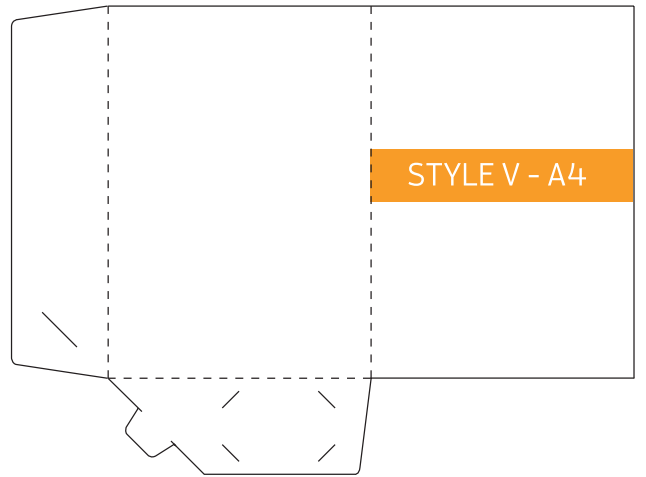

Folded Size: 220mm x 310mm  
20mm Gusset. Business Card Slots

Folded Size: 226mm x 310mm  
No Gusset. Business Card Slots

Folded Size: 226mm x 310mm  
5mm Spine. Business Card Slot

Folded Size: 220mm x 310mm  
4mm Gussets. 5mm Spine. Business Card Slot

Folded Size: 226mm x 310mm  
Double Sided Flap. No Gusset. Business Card Slot

Folded Size: 220mm x 310mm  
Double Sided Flap. 4mm Gussets  
10mm Spine. Business Card Slot

Folded Size: 225mm x 319mm  
5mm Gusset. Business Card Slot