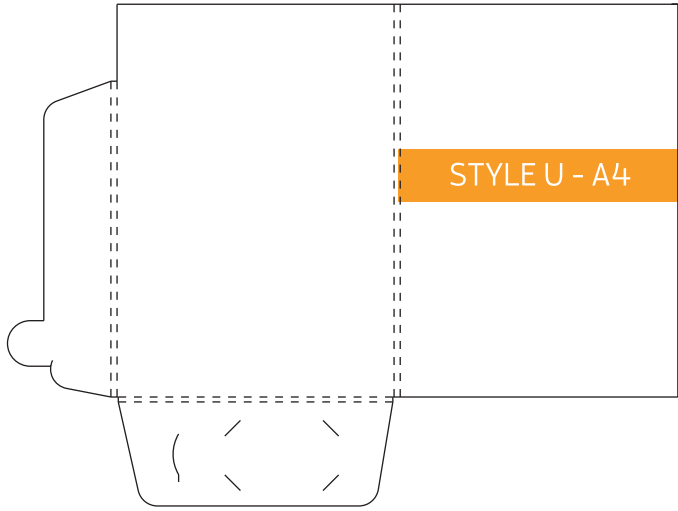

Folded Size: 230mm x 325mm  
No Gusset. Business Card Slot

Folded Size: 220mm x 310mm  
5mm Gusset. Business Card Slot

Folded Size: 220mm x 310mm  
No Gusset. Business Card Slots

Folded Size: 220mm x 310mm  
No Gusset. Business Card Slots

Folded Size: 220mm x 310mm  
20mm Gusset. Business Card Slots

Folded Size: 226mm x 310mm  
No Gusset. Business Card Slots

Folded Size: 226mm x 310mm  
5mm Spine. Business Card Slot

Folded Size: 220mm x 310mm  
4mm Gussets. 5mm Spine. Business Card Slot

Folded Size: 226mm x 310mm  
Double Sided Flap. No Gusset. Business Card Slot

Folded Size: 220mm x 310mm  
Double Sided Flap. 4mm Gussets  
10mm Spine. Business Card Slot

Folded Size: 225mm x 319mm  
5mm Gusset. Business Card Slot