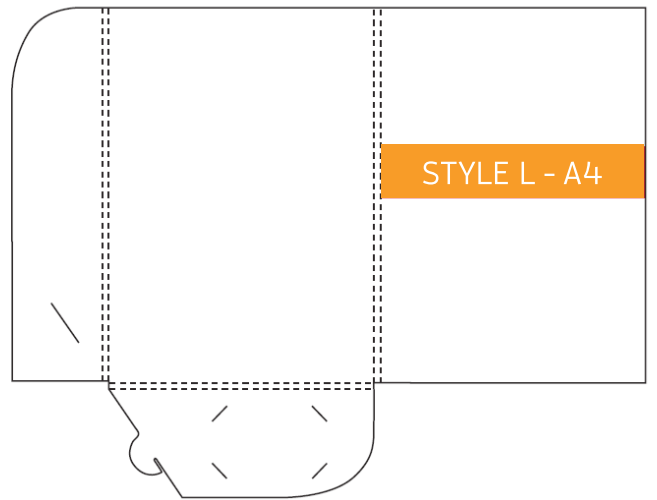

Folded Size: 220mm x 310mm  
5mm Gusset. Business Card Slot.

Folded Size: 220mm x 310mm  
10mm Gusset. Business Card Slot

Folded Size: 220mm x 310mm  
15mm Gusset. Business Card Slot

Folded Size: 220mm x 310mm  
5mm Gusset. Business Card Slot (slimline)

Folded Size: 225mm x 320mm  
9mm Gusset x 1 pocket, 1mm Gusset x 1 pocket  
Business Card Slot

Folded Size: 220mm x 310mm  
No Gusset. Business Card Slots x 2

Folded Size: 220mm x 310mm  
No Gusset. Business Card Slots x 2

Folded Size: 230mm x 325mm  
No Gusset. Business Card Slot

Folded Size: 220mm x 310mm  
5mm Gusset. Business Card Slot

Folded Size: 220mm x 310mm  
No Gusset. Business Card Slots

Folded Size: 220mm x 310mm  
No Gusset. Business Card Slots

Folded Size: 220mm x 310mm  
20mm Gusset. Business Card Slots

Folded Size: 226mm x 310mm  
No Gusset. Business Card Slots

Folded Size: 226mm x 310mm  
5mm Spine. Business Card Slot

Folded Size: 220mm x 310mm  
4mm Gussets. 5mm Spine. Business Card Slot