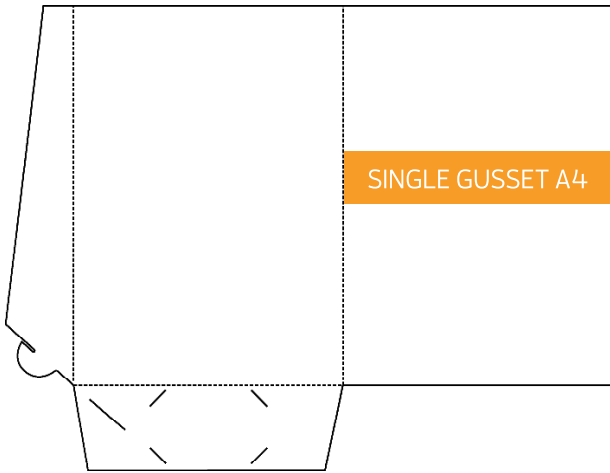

# Presentation Folder - Die Line Catalogue

Folded Size: 220mm x 310mm  
No Gusset. Business Card Slot

Folded Size: 220mm x 310mm  
5mm Gusset. Business Card Slot

Folded Size: 155mm x 220mm  
No Gusset. Business Card Slot

Folded Size: 155mm x 220mm  
5mm Gusset. Business Card Slot

Folded Size: 220mm x 155mm  
No Gusset. Business Card Slot

Folded Size: 155mm x 240mm  
10mm Gusset. Business Card Slot

Folded Size: 220mm x 310mm  
No Gusset. Business Card Slot.

Folded Size: 220mm x 310mm  
5mm Gusset. Business Card Slot.

Folded Size: 220mm x 310mm  
10mm Gusset. Business Card Slot

Folded Size: 220mm x 310mm  
15mm Gusset. Business Card Slot

Folded Size: 220mm x 310mm  
5mm Gusset. Business Card Slot (slimline)

Folded Size: 226mm x 310mm  
Double Sided Flap. No Gusset. Business Card Slot

Folded Size: 220mm x 310mm  
Double Sided Flap. 4mm Gussets  
10mm Spine. Business Card Slot

Folded Size: 225mm x 319mm  
5mm Gusset. Business Card Slot