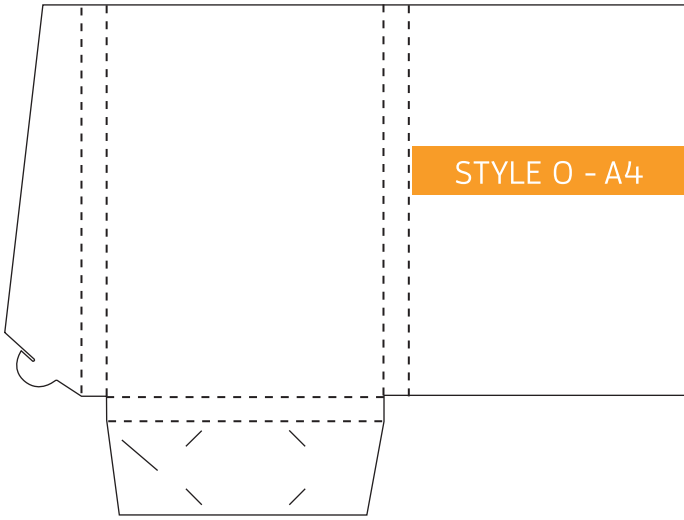

Folded Size: 220mm x 310mm  
5mm Gusset. Business Card Slot.

Folded Size: 220mm x 310mm  
10mm Gusset. Business Card Slot

Folded Size: 220mm x 310mm  
15mm Gusset. Business Card Slot

Folded Size: 220mm x 310mm  
5mm Gusset. Business Card Slot (slimline)

Folded Size: 230mm x 325mm  
No Gusset. Business Card Slot

Folded Size: 220mm x 310mm  
5mm Gusset. Business Card Slot

Folded Size: 220mm x 310mm  
No Gusset. Business Card Slots

Folded Size: 220mm x 310mm  
No Gusset. Business Card Slots

Folded Size: 220mm x 310mm  
20mm Gusset. Business Card Slots

Folded Size: 226mm x 310mm  
No Gusset. Business Card Slots

Folded Size: 226mm x 310mm  
5mm Spine. Business Card Slot

Folded Size: 220mm x 310mm  
4mm Gussets. 5mm Spine. Business Card Slot

Folded Size: 226mm x 310mm  
Double Sided Flap. No Gusset. Business Card Slot

Folded Size: 220mm x 310mm  
Double Sided Flap. 4mm Gussets  
10mm Spine. Business Card Slot

Folded Size: 225mm x 319mm  
5mm Gusset. Business Card Slot