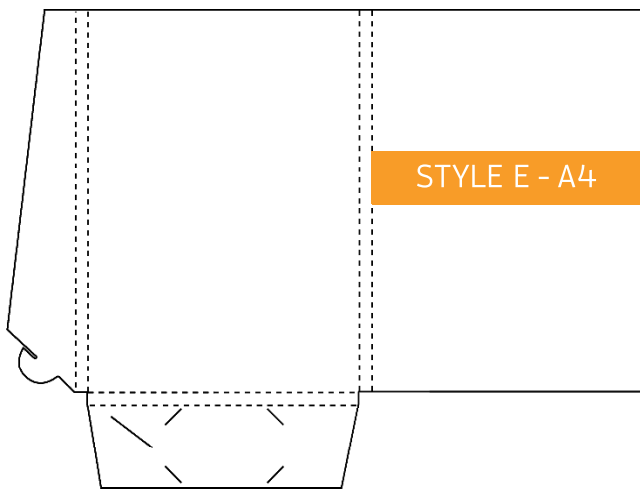

Folded Size: 155mm x 220mm  
5mm Gusset. Business Card Slot

Folded Size: 220mm x 155mm  
No Gusset. Business Card Slot

Folded Size: 155mm x 240mm  
10mm Gusset. Business Card Slot

Folded Size: 220mm x 310mm  
No Gusset. Business Card Slot.

Folded Size: 220mm x 310mm  
5mm Gusset. Business Card Slot.

Folded Size: 220mm x 310mm  
10mm Gusset. Business Card Slot

Folded Size: 220mm x 310mm  
15mm Gusset. Business Card Slot

Folded Size: 220mm x 310mm  
5mm Gusset. Business Card Slot (slimline)

Folded Size: 225mm x 320mm  
9mm Gusset x 1 pocket, 1mm Gusset x 1 pocket  
Business Card Slot

Folded Size: 220mm x 310mm  
No Gusset. Business Card Slots x 2

Folded Size: 220mm x 310mm  
No Gusset. Business Card Slots x 2

Folded Size: 226mm x 310mm  
Double Sided Flap. No Gusset. Business Card Slot

Folded Size: 220mm x 310mm  
Double Sided Flap. 4mm Gussets  
10mm Spine. Business Card Slot

Folded Size: 225mm x 319mm  
5mm Gusset. Business Card Slot