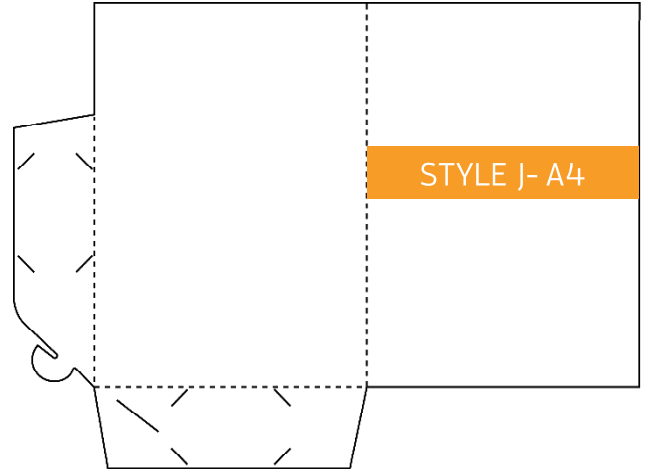

Folded Size: 155mm x 220mm  
5mm Gusset. Business Card Slot

Folded Size: 220mm x 155mm  
No Gusset. Business Card Slot

Folded Size: 155mm x 240mm  
10mm Gusset. Business Card Slot

Folded Size: 220mm x 310mm  
No Gusset. Business Card Slot.

Folded Size: 220mm x 310mm  
5mm Gusset. Business Card Slot.

Folded Size: 220mm x 310mm  
10mm Gusset. Business Card Slot

Folded Size: 220mm x 310mm  
15mm Gusset. Business Card Slot

Folded Size: 220mm x 310mm  
5mm Gusset. Business Card Slot (slimline)

Folded Size: 225mm x 320mm  
9mm Gusset x 1 pocket, 1mm Gusset x 1 pocket  
Business Card Slot

Folded Size: 220mm x 310mm  
No Gusset. Business Card Slots x 2

Folded Size: 220mm x 310mm  
No Gusset. Business Card Slots x 2

Folded Size: 230mm x 325mm  
No Gusset. Business Card Slot

Folded Size: 220mm x 310mm  
5mm Gusset. Business Card Slot

Folded Size: 220mm x 310mm  
No Gusset. Business Card Slots

Folded Size: 220mm x 310mm  
No Gusset. Business Card Slots