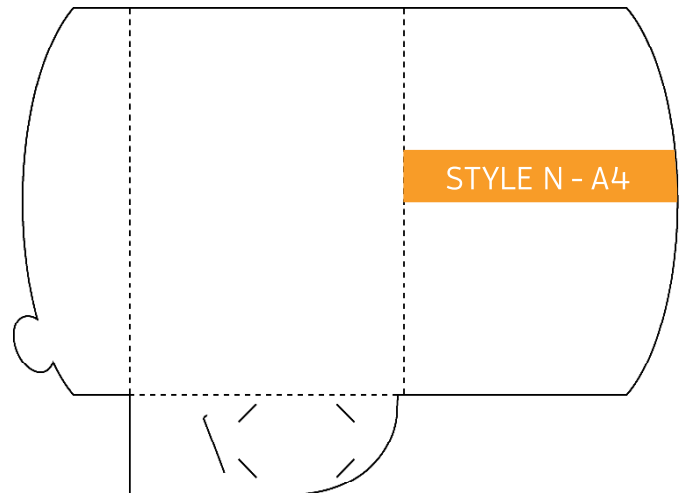

Folded Size: 220mm x 310mm  
5mm Gusset. Business Card Slot.

Folded Size: 220mm x 310mm  
10mm Gusset. Business Card Slot

Folded Size: 220mm x 310mm  
15mm Gusset. Business Card Slot

Folded Size: 220mm x 310mm  
5mm Gusset. Business Card Slot (slimline)

Folded Size: 225mm x 320mm  
9mm Gusset x 1 pocket, 1mm Gusset x 1 pocket  
Business Card Slot

Folded Size: 220mm x 310mm  
No Gusset. Business Card Slots x 2

Folded Size: 220mm x 310mm  
No Gusset. Business Card Slots x 2

Folded Size: 230mm x 325mm  
No Gusset. Business Card Slot

Folded Size: 220mm x 310mm  
5mm Gusset. Business Card Slot

Folded Size: 220mm x 310mm  
No Gusset. Business Card Slots

Folded Size: 220mm x 310mm  
No Gusset. Business Card Slots

Folded Size: 220mm x 310mm  
20mm Gusset. Business Card Slots

Folded Size: 226mm x 310mm  
No Gusset. Business Card Slots

Folded Size: 226mm x 310mm  
5mm Spine. Business Card Slot

Folded Size: 220mm x 310mm  
4mm Gussets. 5mm Spine. Business Card Slot