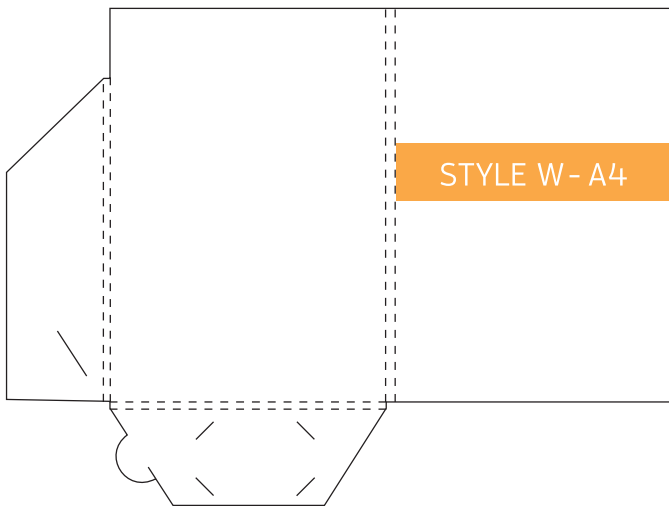

# Presentation Folder - Die Line Catalogue

Folded Size: 220mm x 310mm  
No Gusset. Business Card Slot

Folded Size: 220mm x 310mm  
5mm Gusset. Business Card Slot

Folded Size: 155mm x 220mm  
No Gusset. Business Card Slot

Folded Size: 220mm x 310mm  
20mm Gusset. Business Card Slots

Folded Size: 226mm x 310mm  
No Gusset. Business Card Slots

Folded Size: 226mm x 310mm  
5mm Spine. Business Card Slot

Folded Size: 220mm x 310mm  
4mm Gussets. 5mm Spine. Business Card Slot

Folded Size: 226mm x 310mm  
Double Sided Flap. No Gusset. Business Card Slot

Folded Size: 220mm x 310mm  
Double Sided Flap. 4mm Gussets  
10mm Spine. Business Card Slot

Folded Size: 225mm x 319mm  
5mm Gusset. Business Card Slot

Folded Size: 220mm x 310mm  
No Gusset. Business Card Slot

Folded Size: 220mm x 312mm  
5mm Gusset. Business Card Slot