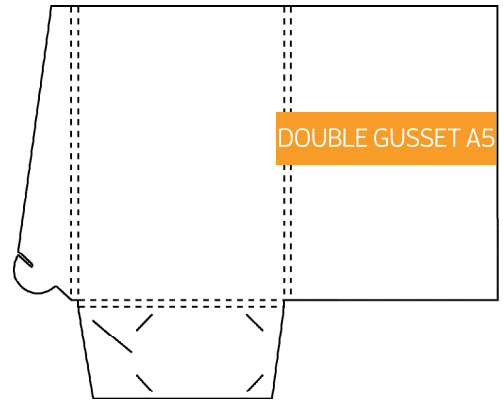

# Presentation Folder - Die Line Catalogue

Folded Size: 220mm x 310mm  
No Gusset. Business Card Slot

Folded Size: 220mm x 310mm  
5mm Gusset. Business Card Slot

Folded Size: 155mm x 220mm  
No Gusset. Business Card Slot

Folded Size: 155mm x 220mm  
5mm Gusset. Business Card Slot

Folded Size: 220mm x 155mm  
No Gusset. Business Card Slot

Folded Size: 155mm x 240mm  
10mm Gusset. Business Card Slot

Folded Size: 220mm x 310mm  
No Gusset. Business Card Slot.

Folded Size: 220mm x 310mm  
5mm Gusset. Business Card Slot.

Folded Size: 220mm x 310mm  
10mm Gusset. Business Card Slot

Folded Size: 220mm x 310mm  
15mm Gusset. Business Card Slot

Folded Size: 220mm x 310mm  
5mm Gusset. Business Card Slot (slimline)

Folded Size: 226mm x 310mm  
Double Sided Flap. No Gusset. Business Card Slot

Folded Size: 220mm x 310mm  
Double Sided Flap. 4mm Gussets  
10mm Spine. Business Card Slot

Folded Size: 225mm x 319mm  
5mm Gusset. Business Card Slot