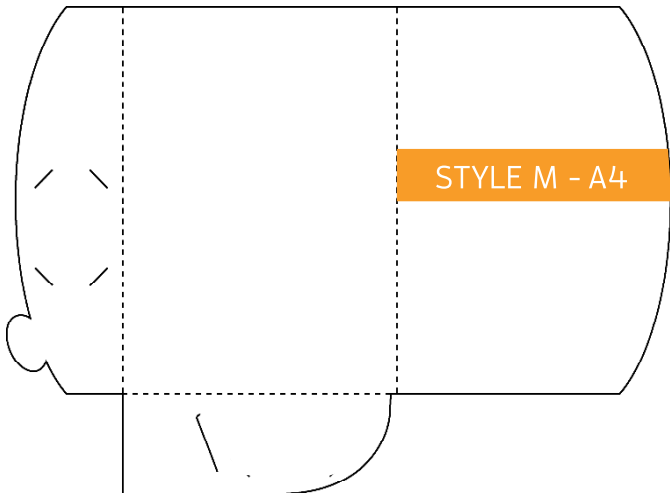

Folded Size: 220mm x 310mm  
5mm Gusset. Business Card Slot.

Folded Size: 220mm x 310mm  
10mm Gusset. Business Card Slot

Folded Size: 220mm x 310mm  
15mm Gusset. Business Card Slot

Folded Size: 220mm x 310mm  
5mm Gusset. Business Card Slot (slimline)

Folded Size: 225mm x 320mm  
9mm Gusset x 1 pocket, 1mm Gusset x 1 pocket  
Business Card Slot

Folded Size: 220mm x 310mm  
No Gusset. Business Card Slots x 2

Folded Size: 220mm x 310mm  
No Gusset. Business Card Slots x 2

Folded Size: 230mm x 325mm  
No Gusset. Business Card Slot

Folded Size: 220mm x 310mm  
5mm Gusset. Business Card Slot

Folded Size: 220mm x 310mm  
No Gusset. Business Card Slots

Folded Size: 220mm x 310mm  
No Gusset. Business Card Slots

Folded Size: 220mm x 310mm  
20mm Gusset. Business Card Slots

Folded Size: 226mm x 310mm  
No Gusset. Business Card Slots

Folded Size: 226mm x 310mm  
5mm Spine. Business Card Slot

Folded Size: 220mm x 310mm  
4mm Gussets. 5mm Spine. Business Card Slot