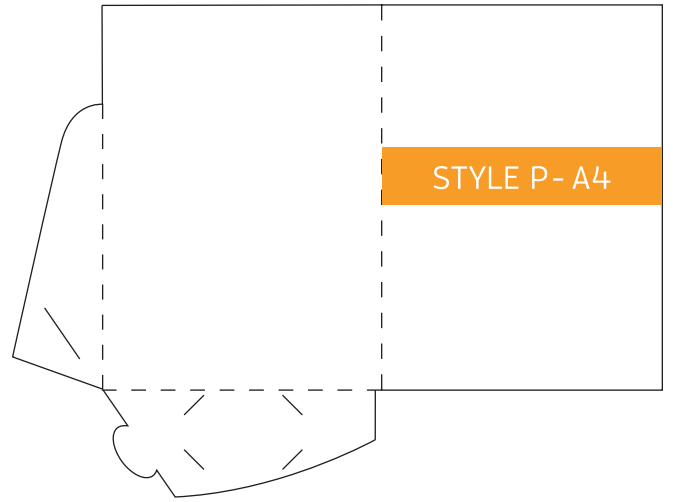

Folded Size: 220mm x 310mm  
5mm Gusset. Business Card Slot.

Folded Size: 220mm x 310mm  
10mm Gusset. Business Card Slot

Folded Size: 220mm x 310mm  
15mm Gusset. Business Card Slot

Folded Size: 220mm x 310mm  
5mm Gusset. Business Card Slot (slimline)

Folded Size: 230mm x 325mm  
No Gusset. Business Card Slot

Folded Size: 220mm x 310mm  
5mm Gusset. Business Card Slot

Folded Size: 220mm x 310mm  
No Gusset. Business Card Slots

Folded Size: 220mm x 310mm  
No Gusset. Business Card Slots

Folded Size: 220mm x 310mm  
20mm Gusset. Business Card Slots

Folded Size: 226mm x 310mm  
No Gusset. Business Card Slots

Folded Size: 226mm x 310mm  
5mm Spine. Business Card Slot

Folded Size: 220mm x 310mm  
4mm Gussets. 5mm Spine. Business Card Slot

Folded Size: 226mm x 310mm  
Double Sided Flap. No Gusset. Business Card Slot

Folded Size: 220mm x 310mm  
Double Sided Flap. 4mm Gussets  
10mm Spine. Business Card Slot

Folded Size: 225mm x 319mm  
5mm Gusset. Business Card Slot