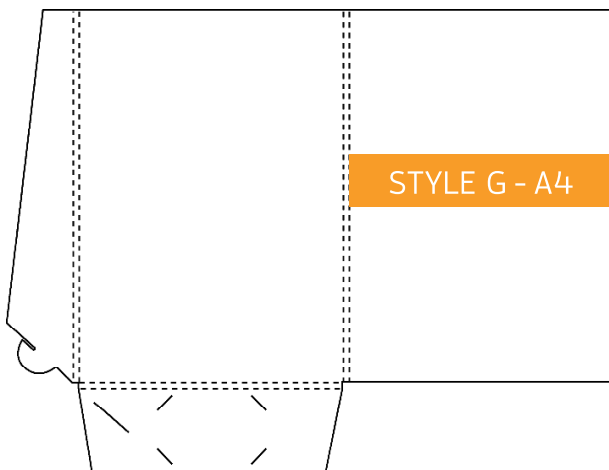

# Presentation Folder - Die Line Catalogue

Folded Size: 220mm x 310mm  
No Gusset. Business Card Slot

Folded Size: 220mm x 310mm  
5mm Gusset. Business Card Slot

Folded Size: 155mm x 220mm  
No Gusset. Business Card Slot

Folded Size: 155mm x 220mm  
5mm Gusset. Business Card Slot

Folded Size: 220mm x 155mm  
No Gusset. Business Card Slot

Folded Size: 155mm x 240mm  
10mm Gusset. Business Card Slot

Folded Size: 220mm x 310mm  
No Gusset. Business Card Slot.

Folded Size: 220mm x 310mm  
5mm Gusset. Business Card Slot.

Folded Size: 220mm x 310mm  
10mm Gusset. Business Card Slot

Folded Size: 220mm x 310mm  
15mm Gusset. Business Card Slot

Folded Size: 220mm x 310mm  
5mm Gusset. Business Card Slot (slimline)

Folded Size: 225mm x 320mm  
9mm Gusset x 1 pocket, 1mm Gusset x 1 pocket  
Business Card Slot

Folded Size: 220mm x 310mm  
No Gusset. Business Card Slots x 2

Folded Size: 220mm x 310mm  
No Gusset. Business Card Slots x 2