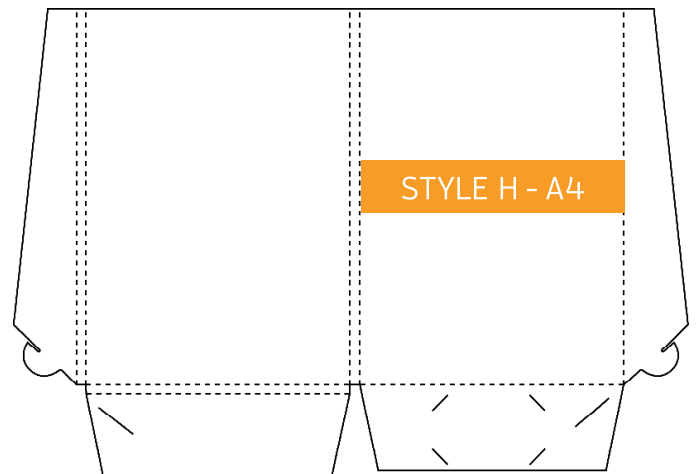

Folded Size: 155mm x 220mm  
5mm Gusset. Business Card Slot

Folded Size: 220mm x 155mm  
No Gusset. Business Card Slot

Folded Size: 155mm x 240mm  
10mm Gusset. Business Card Slot

Folded Size: 220mm x 310mm  
No Gusset. Business Card Slot.

Folded Size: 220mm x 310mm  
5mm Gusset. Business Card Slot.

Folded Size: 220mm x 310mm  
10mm Gusset. Business Card Slot

Folded Size: 220mm x 310mm  
15mm Gusset. Business Card Slot

Folded Size: 220mm x 310mm  
5mm Gusset. Business Card Slot (slimline)

Folded Size: 225mm x 320mm  
9mm Gusset x 1 pocket, 1mm Gusset x 1 pocket  
Business Card Slot

Folded Size: 220mm x 310mm  
No Gusset. Business Card Slots x 2

Folded Size: 220mm x 310mm  
No Gusset. Business Card Slots x 2