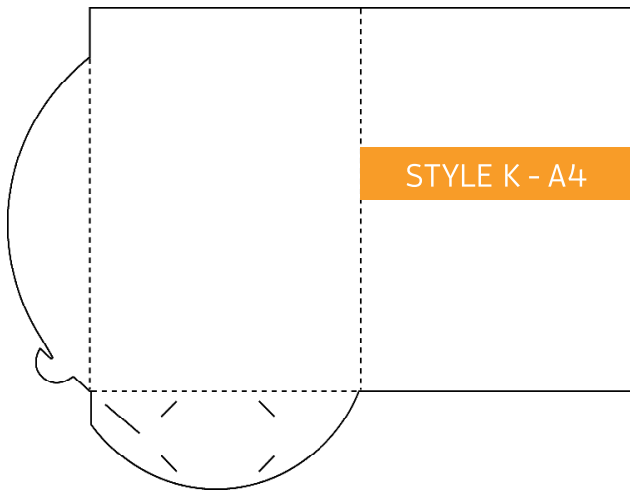

Folded Size: 155mm x 220mm  
5mm Gusset. Business Card Slot

Folded Size: 220mm x 155mm  
No Gusset. Business Card Slot

Folded Size: 155mm x 240mm  
10mm Gusset. Business Card Slot

Folded Size: 220mm x 310mm  
No Gusset. Business Card Slot.

Folded Size: 220mm x 310mm  
5mm Gusset. Business Card Slot.

Folded Size: 220mm x 310mm  
10mm Gusset. Business Card Slot

Folded Size: 220mm x 310mm  
15mm Gusset. Business Card Slot

Folded Size: 220mm x 310mm  
5mm Gusset. Business Card Slot (slimline)

Folded Size: 225mm x 320mm  
9mm Gusset x 1 pocket, 1mm Gusset x 1 pocket  
Business Card Slot

Folded Size: 220mm x 310mm  
No Gusset. Business Card Slots x 2

Folded Size: 220mm x 310mm  
No Gusset. Business Card Slots x 2

Folded Size: 230mm x 325mm  
No Gusset. Business Card Slot

Folded Size: 220mm x 310mm  
5mm Gusset. Business Card Slot

Folded Size: 220mm x 310mm  
No Gusset. Business Card Slots

Folded Size: 220mm x 310mm  
No Gusset. Business Card Slots